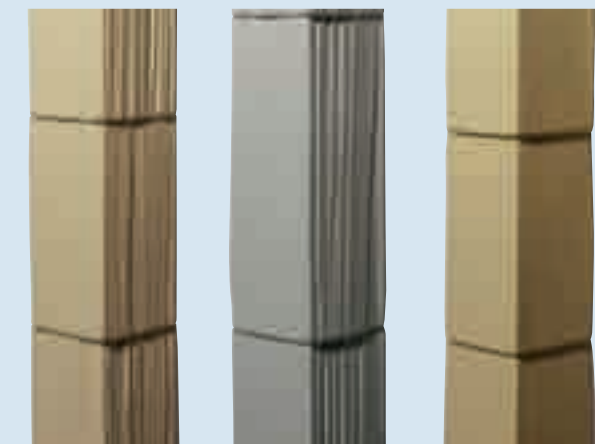

Classic style without the upkeep.

Originally referred to as the "seaside style", cedar shingled homes first lined the cobblestone streets of Boston in the 1800's. Like the original, only Architectural Shingles have a naturally textured surface and edge. You can even see the random marks of a mill saw.

The new Perfection Shingle delivers the perfect balance of the deep texture of Shakes and the clean lines of Shingles. This profile offers a traditional look with a hint of ruggedness. Offered in a 7" exposure, the crisp vertical grains are highlighted, complementing random shingle widths.